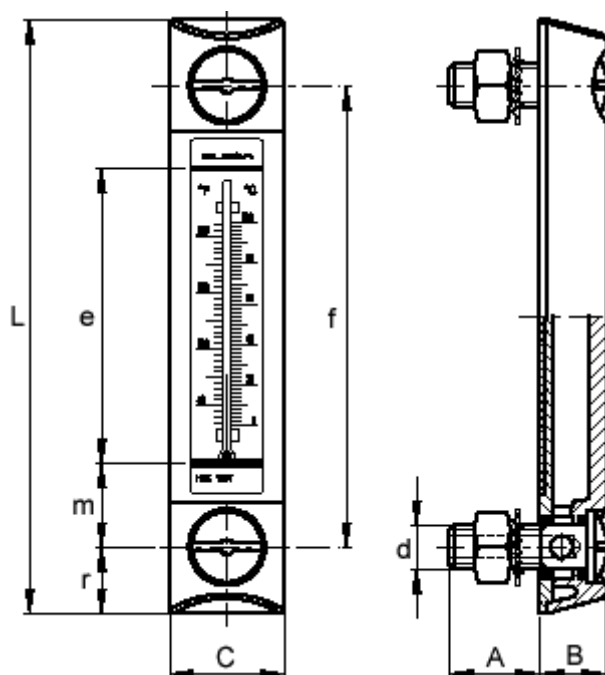

Data Sheet

Article number: 2311111381

Description: E+G Column level indicator
HCX.254-M12-VT with thermometer

Measures

A = 21

r = 18.5

B = 18

C = 35

d = M12

e = 203

f = 254

L = 291

m = 26